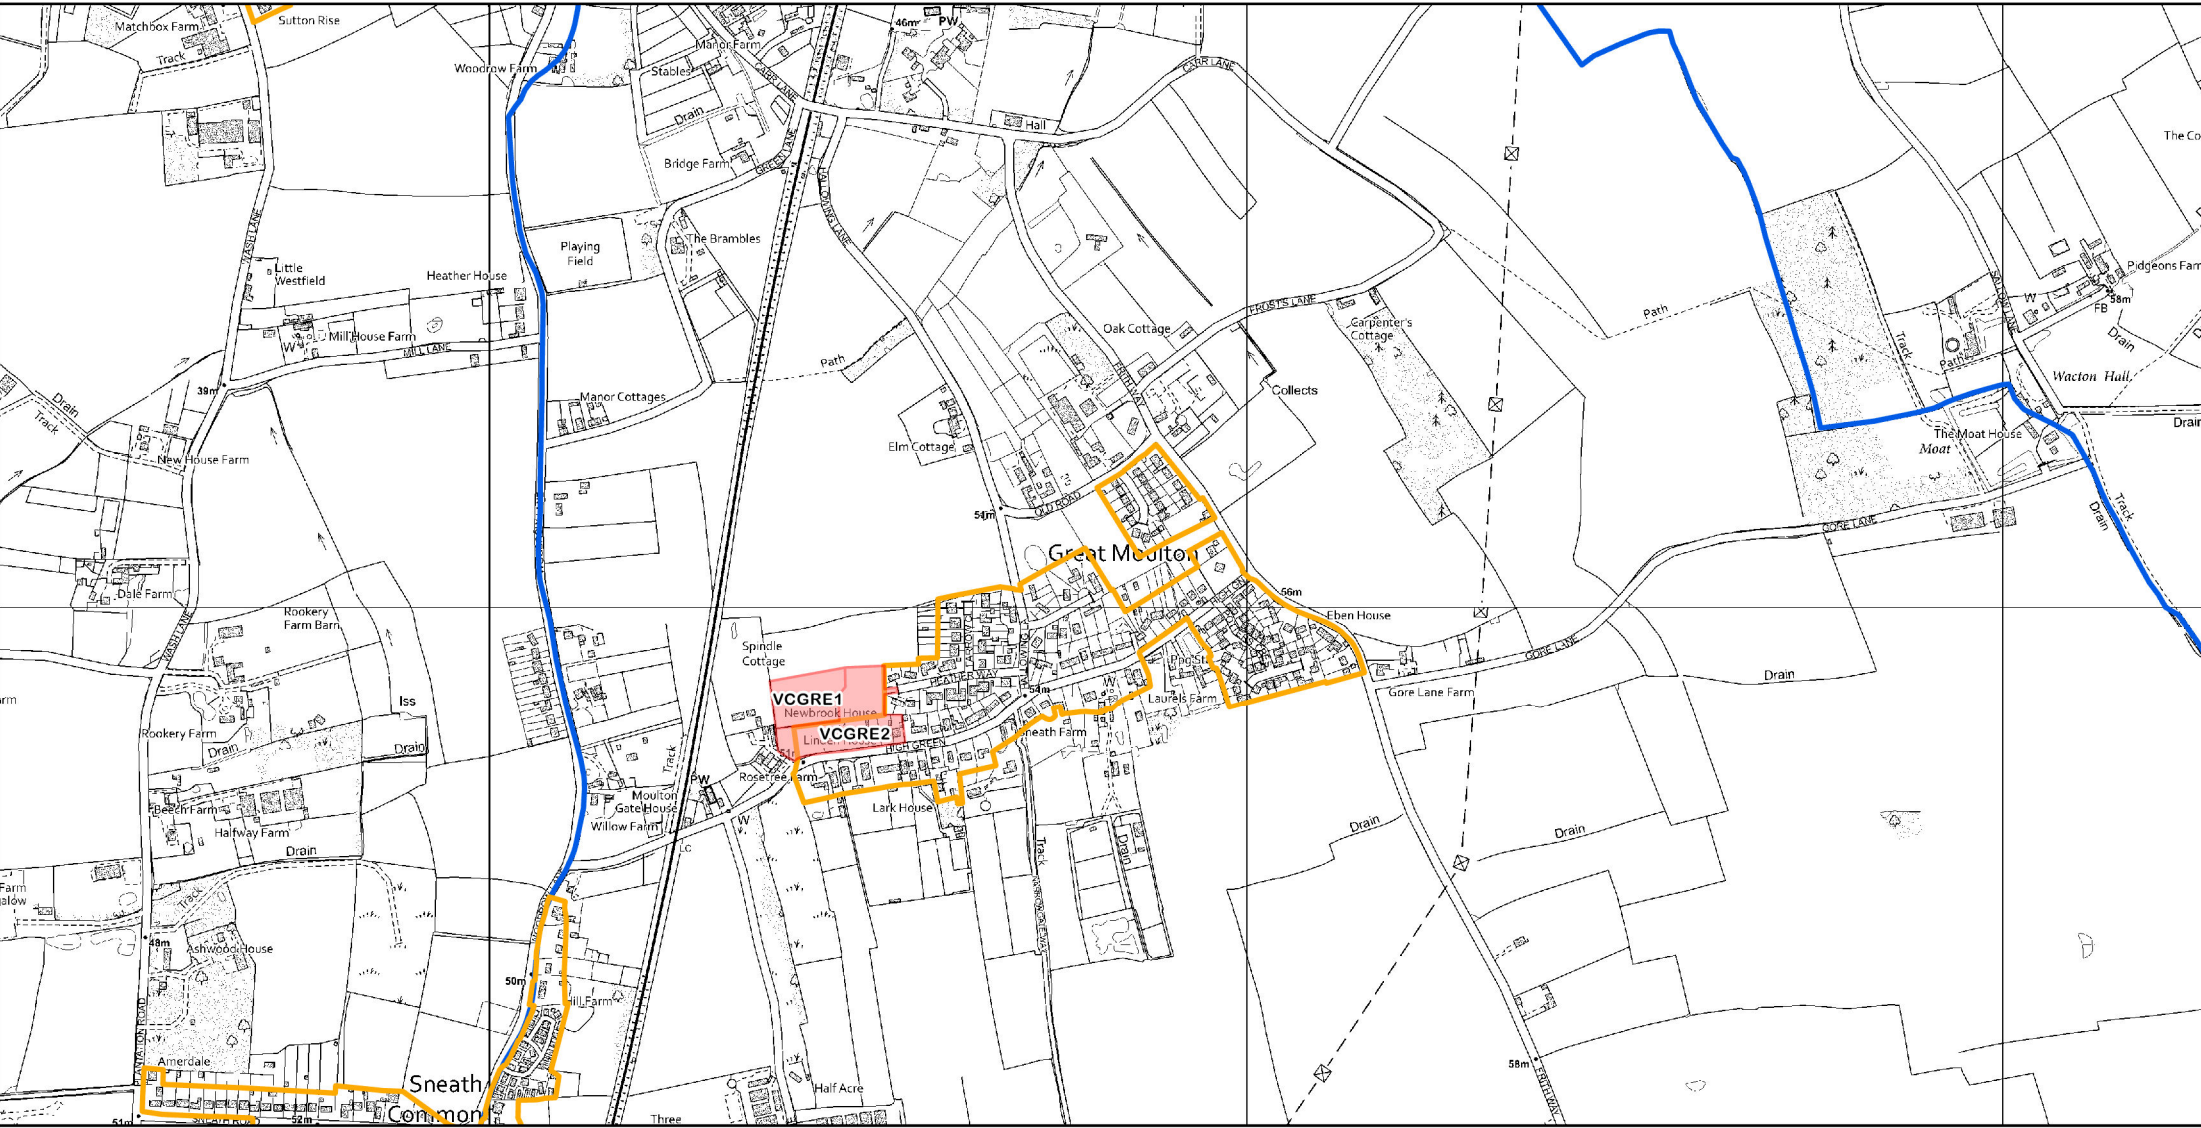

Great Moulton

- Legend**
- Allocation
 - Parish Boundary
 - Settlement Limit

Date: July 2024

Scale 1:10,000 @ A4

© Crown copyright and database right 2024.
Ordnance Survey Licence number AC0000814798.